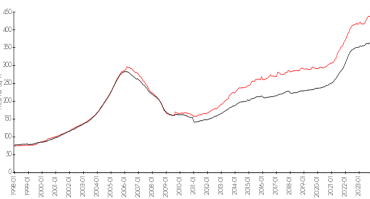

## Market Information

Residences on Hollywood East vs Hollywood Beach

Hollywood Beach vs Broward

Residences on Hollywood East:	\$425/sq. ft.	Hollywood Beach:	\$427/sq. ft.
Hollywood Beach:	\$427/sq. ft.	Broward:	\$348/sq. ft.