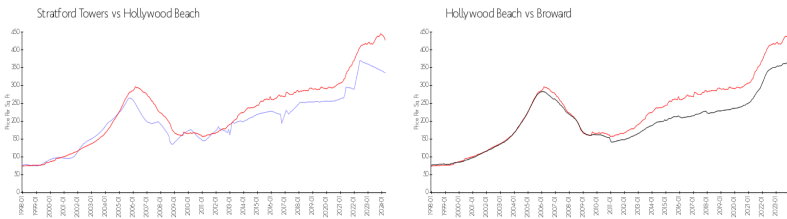

Unit 905 - Stratford Towers

905 - 1401 S Ocean Dr, Hollywood Beach, FL, Broward 33019

Unit Information

MLS Number: A11517575
Status: Active
Size: 1,370 Sq ft.
Bedrooms: 2
Full Bathrooms: 2
Half Bathrooms:
Parking Spaces: 1 Space
View: Intracoastal View,Ocean View
Rental Price: $3,650
List PPSF: $3
Valuated Price: $446,000
Valuated PPSF: $326

The above valuated price is a baseline figure that does not take into account any specific renovation, upgrade, split, merge, or deterioration of the unit.

Building Information

Number of units: 57
Number of active listings for rent: 1
Number of active listings for sale: 4
Building inventory for sale: 7%
Number of sales over the last 12 months: 4
Number of sales over the last 6 months: 1
Number of sales over the last 3 months: 1

Market Information

Stratford Towers: $336/sq. ft.   Hollywood Beach: $427/sq. ft.
Hollywood Beach: $427/sq. ft.   Broward: $348/sq. ft.

Inventory for Sale

Stratford Towers: 7%
Hollywood Beach: 5%
Broward: 3%

Avg. Time to Close Over Last 12 Months

Stratford Towers: 140 days
Hollywood Beach: 85 days
Broward: 67 days