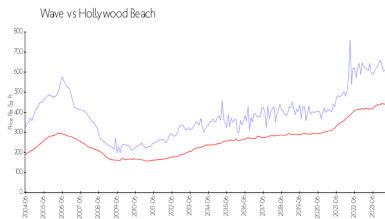

Unit 314 - Wave

314 - 2501 S Ocean Dr, Hollywood Beach, FL, Broward 33019

Unit Information

MLS Number: A11525861
Status: Active
Size: 745 Sq ft.
Bedrooms: 1
Full Bathrooms: 1
Half Bathrooms:
Parking Spaces: Guest Parking, Valet Parking
View: Ocean View
Rental Price: $3,200
List PPSF: $4
Valuated Price: $510,000
Valuated PPSF: $685

The above valuated price is a baseline figure that does not take into account any specific renovation, upgrade, split, merge, or deterioration of the unit.

Building Information

Number of units: 551
Number of active listings for rent: 49
Number of active listings for sale: 19
Building inventory for sale: 3%
Number of sales over the last 12 months: 14
Number of sales over the last 6 months: 6
Number of sales over the last 3 months: 4

Building Association Information

The Wave Condominium
(954) 929-8090

Market Information

Wave: $619/sq. ft.   Hollywood Beach: $427/sq. ft.
Hollywood Beach: $427/sq. ft.   Broward: $348/sq. ft.

Inventory for Sale

Wave: 3%
Hollywood Beach: 5%
Broward: 3%

Avg. Time to Close Over Last 12 Months

Wave: 52 days
Hollywood Beach: 85 days
Broward: 67 days