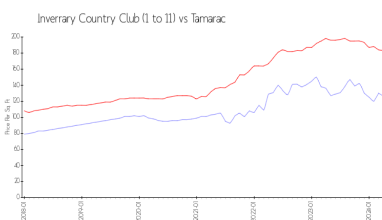

Market Information

| | | | |
|-----------------------------------|---------------|----------|---------------|
| Inverrary Country Club (1 to 11): | \$126/sq. ft. | Tamarac: | \$183/sq. ft. |
| Tamarac: | \$183/sq. ft. | Broward: | \$348/sq. ft. |