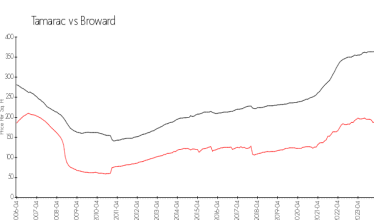

Unit 6300 S Falls Circle Dr # 105 - Inverrary Country Club (1 to 11)

6300 S Falls Circle Dr # 105 - 6100 S Falls Circle Dr, Tamarac, FL, Broward 33319

Unit Information

MLS Number: A11534788
Status: Active
Size: 1,099 Sq ft.
Bedrooms: 2
Full Bathrooms: 2
Half Bathrooms:
Parking Spaces: 1 Space
View:
List Price: $160,000
List PPSF: $146
Valuated Price: $136,000
Valuated PPSF: $124

The above valuated price is a baseline figure that does not take into account any specific renovation, upgrade, split, merge, or deterioration of the unit.

Building Information

Number of units: 600
Number of active listings for rent: 0
Number of active listings for sale: 44
Building inventory for sale: 7%
Number of sales over the last 12 months: 51
Number of sales over the last 6 months: 20
Number of sales over the last 3 months: 10

Building Association Information

Inverrary Association
c/o Campbell Property Management
8010 North University Drive
Tamarac, FL 33321
Phone: 954-739-1600

Recent Sales

Unit #	Size	Closing Date	Sale Price	PPSF
109	935 sq ft	Apr 2024	$103,000	$110
213	1,300 sq ft	Apr 2024	$170,000	$131
205	1,314 sq ft	Mar 2024	$183,000	$139
211	1,130 sq ft	Mar 2024	$175,000	$155
314	1,300 sq ft	Mar 2024	$140,000	$108
304	1,130 sq ft	Mar 2024	$107,000	$95
207	1,360 sq ft	Mar 2024	$209,000	$154

Market Information

Inverrary Country Club (1 to 11):	$126/sq. ft.	Tamarac:	$183/sq. ft.
Tamarac:	$183/sq. ft.	Broward:	$348/sq. ft.

Inventory for Sale