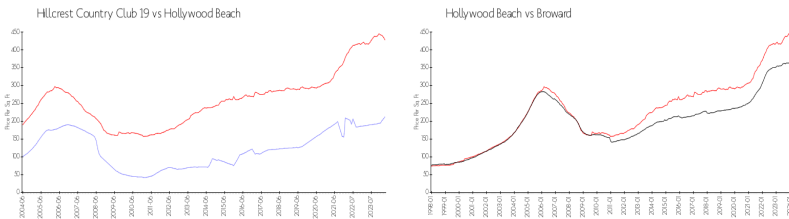

Unit 315 - Hillcrest Country Club 19

315 - 901 Hillcrest Dr, Hollywood Beach, FL, Broward 33021

Unit Information

MLS Number: A11540113
Status: Active
Size: 1,150 Sq ft.
Bedrooms: 2
Full Bathrooms: 2
Half Bathrooms:
Parking Spaces: 1 Space, Guest Parking
View: Garden View
Rental Price: $2,200
List PPSF: $2
Valuated Price: $241,000
Valuated PPSF: $222

The above valuated price is a baseline figure that does not take into account any specific renovation, upgrade, split, merge, or deterioration of the unit.

Building Information

Number of units: 73
Number of active listings for rent: 2
Number of active listings for sale: 1
Building inventory for sale: 1%
Number of sales over the last 12 months: 2
Number of sales over the last 6 months: 2
Number of sales over the last 3 months: 1

Building Association Information

Hillcrest Building
901 Hillcrest Dr, Hollywood, FL 33021
(954) 961-3055

Market Information

Hillcrest Country Club 19:	$213/sq. ft.	Hollywood Beach:	$427/sq. ft.
Hollywood Beach:	$427/sq. ft.	Broward:	$348/sq. ft.

Inventory for Sale

Hillcrest Country Club 19	1%
Hollywood Beach	5%
Broward	3%

Avg. Time to Close Over Last 12 Months

Hillcrest Country Club 19	113 days
Hollywood Beach	85 days
Broward	66 days