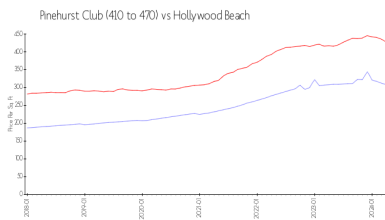

Unit 410 S Park Rd # 1-308 - Pinehurst Club (410 to 470)

410 S Park Rd # 1-308 - 410 S Park Rd, Hollywood Beach, FL, Broward 33021

Unit Information

MLS Number:	A11541136
Status:	Pending
Size:	820 Sq ft.
Bedrooms:	2
Full Bathrooms:	2
Half Bathrooms:	
Parking Spaces:	
View:	
Rental Price:	$2,000
List PPSF:	$2
Valuated Price:	$255,000
Valuated PPSF:	$311

The above valuated price is a baseline figure that does not take into account any specific renovation, upgrade, split, merge, or deterioration of the unit.

Building Information

Number of units:	196
Number of active listings for rent:	0
Number of active listings for sale:	5
Building inventory for sale:	2%
Number of sales over the last 12 months:	11
Number of sales over the last 6 months:	4
Number of sales over the last 3 months:	0

Building Association Information

Pinehurst Club
Address: 400 S Park Rd,
Hollywood, FL 33021
Phone: +1 305-936-9229

Market Information

Pinehurst Club (410 to 470):	$308/sq. ft.	Hollywood Beach:	$427/sq. ft.
Hollywood Beach:	$427/sq. ft.	Broward:	$348/sq. ft.

Inventory for Sale

Pinehurst Club (410 to 470)	3%
Hollywood Beach	5%
Broward	3%

Avg. Time to Close Over Last 12 Months

Pinehurst Club (410 to 470)	31 days
Hollywood Beach	85 days
Broward	67 days