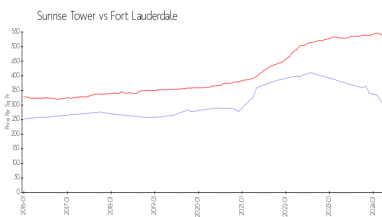

Unit 15E - Sunrise Tower

15E - 888 Intracoastal Dr, Fort Lauderdale, FL, Broward 33304

Unit Information

MLS Number:	A11545325
Status:	Active
Size:	955 Sq ft.
Bedrooms:	1
Full Bathrooms:	1
Half Bathrooms:	1
Parking Spaces:	1 Space
View:	
Rental Price:	$2,395
List PPSF:	$3
Valuated Price:	$279,000
Valuated PPSF:	$292

The above valuated price is a baseline figure that does not take into account any specific renovation, upgrade, split, merge, or deterioration of the unit.

Building Information

Number of units:	100
Number of active listings for rent:	0
Number of active listings for sale:	8
Building inventory for sale:	8%
Number of sales over the last 12 months:	9
Number of sales over the last 6 months:	7
Number of sales over the last 3 months:	3

Building Association Information

Sunrise Tower
Address: 888 Intracoastal Dr,
Fort Lauderdale, FL 33304
Phone: +1 (954) 565-2708

<http://www.sunrisetower.net/>

Market Information

Sunrise Tower: $298/sq. ft.
Fort Lauderdale: $533/sq. ft.

Fort Lauderdale: $533/sq. ft.
Broward: $351/sq. ft.

Inventory for Sale

Sunrise Tower	8%
Fort Lauderdale	4%
Broward	4%

Avg. Time to Close Over Last 12 Months

Sunrise Tower	84 days
Fort Lauderdale	76 days
Broward	67 days