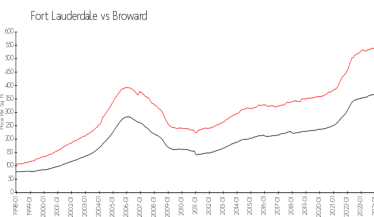

Unit 15E - Sunrise Tower

15E - 888 Intracoastal Dr, Fort Lauderdale, FL, Broward 33304

Unit Information

MLS Number:	A11545325
Status:	Active
Size:	955 Sq ft.
Bedrooms:	1
Full Bathrooms:	1
Half Bathrooms:	1
Parking Spaces:	1 Space
View:	
Rental Price:	$2,395
List PPSF:	$3
Valuated Price:	$279,000
Valuated PPSF:	$292

The above valuated price is a baseline figure that does not take into account any specific renovation, upgrade, split, merge, or deterioration of the unit.

Building Information

Number of units:	100
Number of active listings for rent:	0
Number of active listings for sale:	8
Building inventory for sale:	8%
Number of sales over the last 12 months:	9
Number of sales over the last 6 months:	7
Number of sales over the last 3 months:	3

Building Association Information

Sunrise Tower
Address: 888 Intracoastal Dr,
Fort Lauderdale, FL 33304
Phone: +1 (954) 565-2708

<http://www.sunrisetower.net/>

Market Information

Sunrise Tower: $298/sq. ft.
Fort Lauderdale: $533/sq. ft.

Fort Lauderdale: $533/sq. ft.
Broward: $351/sq. ft.

Inventory for Sale

Sunrise Tower	8%
Fort Lauderdale	4%
Broward	4%

Avg. Time to Close Over Last 12 Months

Sunrise Tower	84 days
Fort Lauderdale	76 days
Broward	67 days