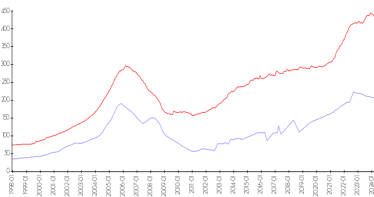

## Market Information

Hillcrest Country Club 16 vs Hollywood Beach

Hollywood Beach vs Broward

Hillcrest Country Club 16: \$203/sq. ft.  
 Hollywood Beach: \$427/sq. ft.

Hollywood Beach: \$427/sq. ft.  
 Broward: \$348/sq. ft.