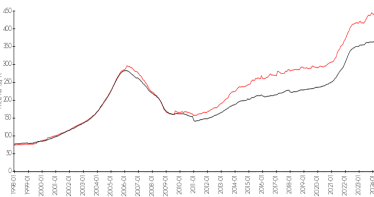

## Market Information

Hillcrest Country Club 16 vs Hollywood Beach

Hollywood Beach vs Broward

Hillcrest Country Club 16: \$203/sq. ft.  
 Hollywood Beach: \$427/sq. ft.

Hollywood Beach: \$427/sq. ft.  
 Broward: \$348/sq. ft.