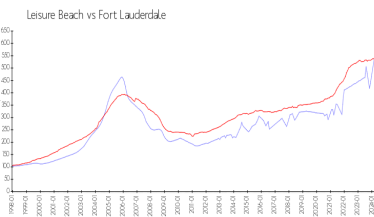

Building Association Information

Leisure Beach Condominium
 200 S Birch Rd
 Fort Lauderdale, FL 33316
 (954) 523-2195

Market Information

Leisure Beach:	\$607/sq. ft.	Fort Lauderdale:	\$528/sq. ft.
Fort Lauderdale:	\$528/sq. ft.	Broward:	\$348/sq. ft.