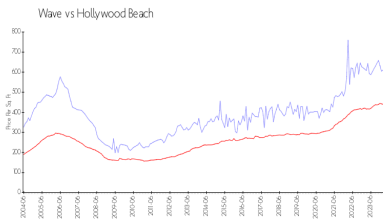

Unit 432 - Wave

432 - 2501 S Ocean Dr, Hollywood Beach, FL, Broward 33019

Unit Information

MLS Number: A11560343
Status: Active
Size: 486 Sq ft.
Bedrooms:
Full Bathrooms: 1
Half Bathrooms:
Parking Spaces: Valet Parking
View: Other View
Rental Price: $2,250
List PPSF: $5
Valuated Price: $243,000
Valuated PPSF: $500

The above valuated price is a baseline figure that does not take into account any specific renovation, upgrade, split, merge, or deterioration of the unit.

Building Information

Number of units: 551
Number of active listings for rent: 49
Number of active listings for sale: 19
Building inventory for sale: 3%
Number of sales over the last 12 months: 15
Number of sales over the last 6 months: 6
Number of sales over the last 3 months: 4

Building Association Information

The Wave Condominium
(954) 929-8090

Market Information

Wave: $619/sq. ft.   Hollywood Beach: $427/sq. ft.
Hollywood Beach: $427/sq. ft.   Broward: $348/sq. ft.

Inventory for Sale

Wave 3%
Hollywood Beach 5%
Broward 3%

Avg. Time to Close Over Last 12 Months

Wave 52 days
Hollywood Beach 85 days
Broward 67 days