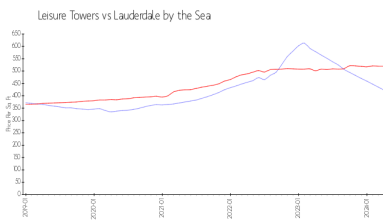

Building Association Information

Leisure Towers
 Address: 1500 S Ocean Blvd,
 Pompano Beach, FL 3306
 Phone: +1 954-946-2444

Market Information

Leisure Towers: \$423/sq. ft.

Lauderdale by the Sea: \$520/sq. ft.