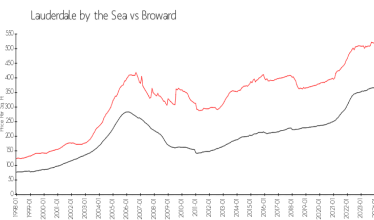

Building Association Information

Leisure Towers
 Address: 1500 S Ocean Blvd,
 Pompano Beach, FL 3306
 Phone: +1 954-946-2444

Market Information

Leisure Towers: \$423/sq. ft.

Lauderdale by the Sea: \$520/sq. ft.