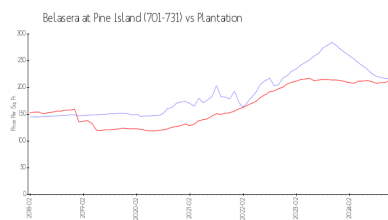

Unit 711 N Pine Island Rd # 214 - Belasera at Pine Island (701-731)

711 N Pine Island Rd # 214 - 701 N Pine Island Rd, Plantation, FL, Broward 33324

Unit Information

MLS Number:	A11566546
Status:	Active
Size:	764 Sq ft.
Bedrooms:	1
Full Bathrooms:	1
Half Bathrooms:	1
Parking Spaces:	1 Space,Assigned Parking,Guest Parking
View:	
Rental Price:	$1,700
List PPSF:	$2
Valuated Price:	$164,000
Valuated PPSF:	$215

The above valuated price is a baseline figure that does not take into account any specific renovation, upgrade, split, merge, or deterioration of the unit.

Building Information

Number of units:	192
Number of active listings for rent:	0
Number of active listings for sale:	4
Building inventory for sale:	2%
Number of sales over the last 12 months:	3
Number of sales over the last 6 months:	3
Number of sales over the last 3 months:	1

Building Association Information

Belasera at Pine Island Condominiums
Address: 715 N Pine Island Rd,
Plantation, FL 33324
Phone: +1 954-915-6800

Market Information

Belasera at Pine Island (701-731):	$216/sq. ft.	Plantation:	$214/sq. ft.
Plantation:	$214/sq. ft.	Broward:	$334/sq. ft.

Inventory for Sale

Belasera at Pine Island (701-731)	2%
Plantation	2%
Broward	5%

Avg. Time to Close Over Last 12 Months

Belasera at Pine Island (701-731)	55 days
Plantation	59 days
Broward	77 days