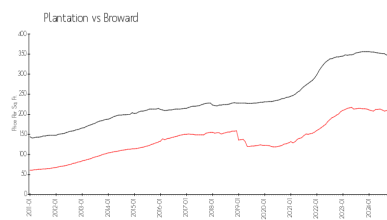

Unit 711 N Pine Island Rd # 214 - Belasera at Pine Island (701-731)

711 N Pine Island Rd # 214 - 701 N Pine Island Rd, Plantation, FL, Broward 33324

Unit Information

MLS Number:	A11566546
Status:	Active
Size:	764 Sq ft.
Bedrooms:	1
Full Bathrooms:	1
Half Bathrooms:	1
Parking Spaces:	1 Space,Assigned Parking,Guest Parking
View:	
Rental Price:	$1,700
List PPSF:	$2
Valuated Price:	$164,000
Valuated PPSF:	$215

The above valuated price is a baseline figure that does not take into account any specific renovation, upgrade, split, merge, or deterioration of the unit.

Building Information

Number of units:	192
Number of active listings for rent:	0
Number of active listings for sale:	4
Building inventory for sale:	2%
Number of sales over the last 12 months:	3
Number of sales over the last 6 months:	3
Number of sales over the last 3 months:	1

Building Association Information

Belasera at Pine Island Condominiums
Address: 715 N Pine Island Rd,
Plantation, FL 33324
Phone: +1 954-915-6800

Market Information

Belasera at Pine Island (701-731):	$216/sq. ft.	Plantation:	$214/sq. ft.
Plantation:	$214/sq. ft.	Broward:	$334/sq. ft.

Inventory for Sale

Belasera at Pine Island (701-731)	2%
Plantation	2%
Broward	5%

Avg. Time to Close Over Last 12 Months

Belasera at Pine Island (701-731)	55 days
Plantation	59 days
Broward	77 days