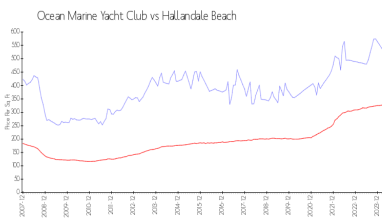

Unit 1405 - Ocean Marine Yacht Club

1405 - 1945 S Ocean Dr, Hallandale Beach, FL, Broward 33009

Unit Information

MLS Number: A11566576
Status: Active
Size: 1,323 Sq ft.
Bedrooms: 2
Full Bathrooms: 2
Half Bathrooms: 1
Parking Spaces:
View:
Rental Price: $4,200
List PPSF: $3
Valuated Price: $689,000
Valuated PPSF: $540

The above valuated price is a baseline figure that does not take into account any specific renovation, upgrade, split, merge, or deterioration of the unit.

Building Information

Number of units: 267
Number of active listings for rent: 16
Number of active listings for sale: 15
Building inventory for sale: 5%
Number of sales over the last 12 months: 12
Number of sales over the last 6 months: 7
Number of sales over the last 3 months: 4

Building Association Information

Ocean Marine Yacht Club condominium
(954) 454-2221

Market Information

Ocean Marine Yacht Club:	$544/sq. ft.	Hallandale Beach:	$326/sq. ft.
Hallandale Beach:	$326/sq. ft.	Broward:	$348/sq. ft.

Inventory for Sale

Ocean Marine Yacht Club	6%
Hallandale Beach	4%
Broward	3%

Avg. Time to Close Over Last 12 Months

Ocean Marine Yacht Club	80 days
Hallandale Beach	76 days
Broward	67 days