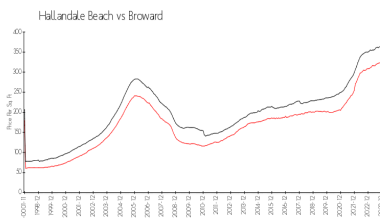

Unit 1405 - Ocean Marine Yacht Club

1405 - 1945 S Ocean Dr, Hallandale Beach, FL, Broward 33009

Unit Information

MLS Number: A11566576
Status: Active
Size: 1,323 Sq ft.
Bedrooms: 2
Full Bathrooms: 2
Half Bathrooms: 1
Parking Spaces:
View:
Rental Price: $4,200
List PPSF: $3
Valuated Price: $689,000
Valuated PPSF: $540

The above valuated price is a baseline figure that does not take into account any specific renovation, upgrade, split, merge, or deterioration of the unit.

Building Information

Number of units: 267
Number of active listings for rent: 16
Number of active listings for sale: 15
Building inventory for sale: 5%
Number of sales over the last 12 months: 12
Number of sales over the last 6 months: 7
Number of sales over the last 3 months: 4

Building Association Information

Ocean Marine Yacht Club condominium
(954) 454-2221

Market Information

Ocean Marine Yacht Club:	$544/sq. ft.	Hallandale Beach:	$326/sq. ft.
Hallandale Beach:	$326/sq. ft.	Broward:	$348/sq. ft.

Inventory for Sale

Ocean Marine Yacht Club	6%
Hallandale Beach	4%
Broward	3%

Avg. Time to Close Over Last 12 Months

Ocean Marine Yacht Club	80 days
Hallandale Beach	76 days
Broward	67 days