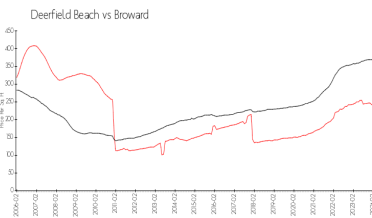

Unit 110 Westbury E - Westbury at Century Village East (A to L)

110 Westbury E - 1-4100 Westbury, Deerfield Beach, FL, Broward 33442

Unit Information

MLS Number:	A11566815
Status:	Active
Size:	585 Sq ft.
Bedrooms:	1
Full Bathrooms:	1
Half Bathrooms:	
Parking Spaces:	1 Space
View:	
Rental Price:	$1,550
List PPSF:	$3
Valuated Price:	$99,000
Valuated PPSF:	$169

The above valuated price is a baseline figure that does not take into account any specific renovation, upgrade, split, merge, or deterioration of the unit.

Building Information

Number of units:	388
Number of active listings for rent:	0
Number of active listings for sale:	7
Building inventory for sale:	1%
Number of sales over the last 12 months:	14
Number of sales over the last 6 months:	10
Number of sales over the last 3 months:	7

Market Information

Westbury at Century Village East (A to L): $170/sq. ft.
Deerfield Beach: $233/sq. ft.

Deerfield Beach: $233/sq. ft.
Broward: $351/sq. ft.

Inventory for Sale

Westbury at Century Village East (A to L)	2%
Deerfield Beach	3%
Broward	4%

Avg. Time to Close Over Last 12 Months

Westbury at Century Village East (A to L)	55 days
Deerfield Beach	63 days
Broward	69 days