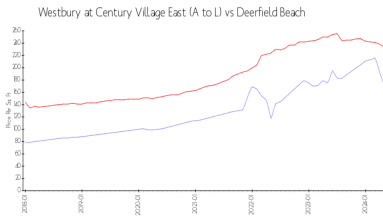

Unit 110 Westbury E - Westbury at Century Village East (A to L)

110 Westbury E - 1-4100 Westbury, Deerfield Beach, FL, Broward 33442

Unit Information

MLS Number:	A11566815
Status:	Active
Size:	585 Sq ft.
Bedrooms:	1
Full Bathrooms:	1
Half Bathrooms:	
Parking Spaces:	1 Space
View:	
Rental Price:	$1,550
List PPSF:	$3
Valuated Price:	$99,000
Valuated PPSF:	$169

The above valuated price is a baseline figure that does not take into account any specific renovation, upgrade, split, merge, or deterioration of the unit.

Building Information

Number of units:	388
Number of active listings for rent:	0
Number of active listings for sale:	7
Building inventory for sale:	1%
Number of sales over the last 12 months:	14
Number of sales over the last 6 months:	10
Number of sales over the last 3 months:	7

Market Information

Westbury at Century Village East (A to L): $170/sq. ft.
Deerfield Beach: $233/sq. ft.

Deerfield Beach: $233/sq. ft.
Broward: $351/sq. ft.

Inventory for Sale

Westbury at Century Village East (A to L)	2%
Deerfield Beach	3%
Broward	4%

Avg. Time to Close Over Last 12 Months

Westbury at Century Village East (A to L)	55 days
Deerfield Beach	63 days
Broward	69 days