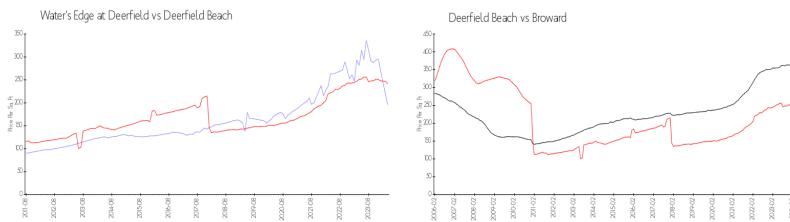

The above valuated price is a baseline figure that does not take into account any specific renovation, upgrade, split, merge, or deterioration of the unit.

Building Information

Number of units:	292
Number of active listings for rent:	0
Number of active listings for sale:	3
Building inventory for sale:	1%
Number of sales over the last 12 months:	11
Number of sales over the last 6 months:	5
Number of sales over the last 3 months:	3

Building Association Information

Water's Edge Condominium Association
 Address: 700 Cypress Club Way,
 Pompano Beach, FL 33064
 Phone: +1 954-425-0588

Market Information

Water's Edge at Deerfield:	\$196/sq. ft.	Deerfield Beach:	\$242/sq. ft.
Deerfield Beach:	\$242/sq. ft.	Broward:	\$348/sq. ft.