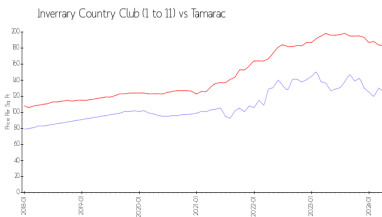

Unit 6200 S Falls Circle Dr # 101 - Inverrary Country Club (1 to 11)

6200 S Falls Circle Dr # 101 - 6100 S Falls Circle Dr, Tamarac, FL, Broward 33319

Unit Information

MLS Number: A11572714
Status: Active
Size: 1,300 Sq ft.
Bedrooms: 2
Full Bathrooms: 2
Half Bathrooms:
Parking Spaces:
View:
Rental Price: $2,200
List PPSF: $2
Valuated Price: $161,000
Valuated PPSF: $124

The above valuated price is a baseline figure that does not take into account any specific renovation, upgrade, split, merge, or deterioration of the unit.

Building Information

Number of units: 600
Number of active listings for rent: 0
Number of active listings for sale: 44
Building inventory for sale: 7%
Number of sales over the last 12 months: 51
Number of sales over the last 6 months: 20
Number of sales over the last 3 months: 10

Building Association Information

Inverrary Association
c/o Campbell Property Management
8010 North University Drive
Tamarac, FL 33321
Phone: 954-739-1600

Market Information

Inverrary Country Club (1 to 11):	$126/sq. ft.	Tamarac:	$183/sq. ft.
Tamarac:	$183/sq. ft.	Broward:	$348/sq. ft.

Inventory for Sale

Inverrary Country Club (1 to 11) 7%
Tamarac 3%
Broward 3%

Avg. Time to Close Over Last 12 Months

Inverrary Country Club (1 to 11) 81 days
Tamarac 55 days
Broward 67 days