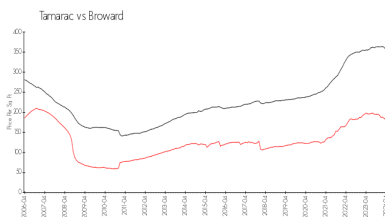

Unit 6200 S Falls Circle Dr # 101 - Inverrary Country Club (1 to 11)

6200 S Falls Circle Dr # 101 - 6100 S Falls Circle Dr, Tamarac, FL, Broward 33319

Unit Information

MLS Number: A11572714
Status: Active
Size: 1,300 Sq ft.
Bedrooms: 2
Full Bathrooms: 2
Half Bathrooms:
Parking Spaces:
View:
Rental Price: $2,200
List PPSF: $2
Valuated Price: $161,000
Valuated PPSF: $124

The above valuated price is a baseline figure that does not take into account any specific renovation, upgrade, split, merge, or deterioration of the unit.

Building Information

Number of units: 600
Number of active listings for rent: 0
Number of active listings for sale: 44
Building inventory for sale: 7%
Number of sales over the last 12 months: 51
Number of sales over the last 6 months: 20
Number of sales over the last 3 months: 10

Building Association Information

Inverrary Association
c/o Campbell Property Management
8010 North University Drive
Tamarac, FL 33321
Phone: 954-739-1600

Market Information

Inverrary Country Club (1 to 11):	$126/sq. ft.	Tamarac:	$183/sq. ft.
Tamarac:	$183/sq. ft.	Broward:	$348/sq. ft.

Inventory for Sale

Inverrary Country Club (1 to 11) 7%
Tamarac 3%
Broward 3%

Avg. Time to Close Over Last 12 Months

Inverrary Country Club (1 to 11) 81 days
Tamarac 55 days
Broward 67 days