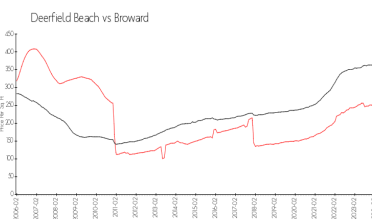

Building Association Information

Water's Edge Condominium Association
 Address: 700 Cypress Club Way,
 Pompano Beach, FL 33064
 Phone: +1 954-425-0588

Market Information

Water's Edge at Deerfield:	\$196/sq. ft.	Deerfield Beach:	\$242/sq. ft.
Deerfield Beach:	\$242/sq. ft.	Broward:	\$348/sq. ft.