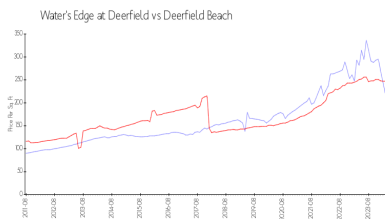

Building Association Information

Water's Edge Condominium Association
 Address: 700 Cypress Club Way,
 Pompano Beach, FL 33064
 Phone: +1 954-425-0588

Market Information

Water's Edge at Deerfield:	\$196/sq. ft.	Deerfield Beach:	\$242/sq. ft.
Deerfield Beach:	\$242/sq. ft.	Broward:	\$348/sq. ft.