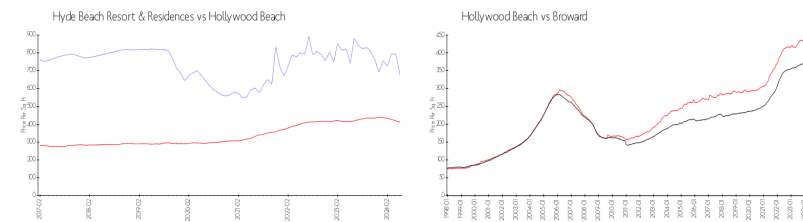

Unit 2206 - Hyde Beach Resort & Residences

2206 - 4111 S Ocean Dr, Hollywood Beach, FL, Broward 33019

Unit Information

MLS Number:	A11579581
Status:	Active
Size:	1,129 Sq ft.
Bedrooms:	2
Full Bathrooms:	2
Half Bathrooms:	
Parking Spaces:	
View:	Intracoastal View,Ocean View
Rental Price:	$7,000
List PPSF:	$6
Valuated Price:	$673,000
Valuated PPSF:	$596

The above valuated price is a baseline figure that does not take into account any specific renovation, upgrade, split, merge, or deterioration of the unit.

Building Information

Number of units:	407
Number of active listings for rent:	0
Number of active listings for sale:	73
Building inventory for sale:	17%
Number of sales over the last 12 months:	30
Number of sales over the last 6 months:	10
Number of sales over the last 3 months:	4

Building Association Information

Hyde Beach Residence & Resort
Address: 2801 E Hallandale Beach Blvd, Hallandale Beach, FL 33009
Phone: +1 954-457-4488

Market Information

Hyde Beach Resort & Residences:	$677/sq. ft.	Hollywood Beach:	$412/sq. ft.
Hollywood Beach:	$412/sq. ft.	Broward:	$351/sq. ft.

Inventory for Sale

Hyde Beach Resort & Residences	18%
Hollywood Beach	5%
Broward	4%

Avg. Time to Close Over Last 12 Months

Hyde Beach Resort & Residences	204 days
Hollywood Beach	90 days
Broward	69 days