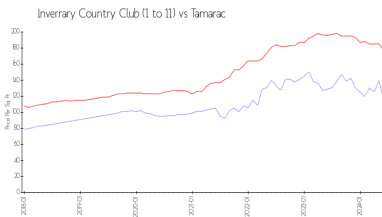

Unit 6001 N Falls Circle Dr # 212 - Inverrary Country Club (1 to 11)

6001 N Falls Circle Dr # 212 - 6100 S Falls Circle Dr, Tamarac, FL, Broward 33319

Unit Information

MLS Number: A11590382
Status: Active
Size: 1,130 Sq ft.
Bedrooms: 2
Full Bathrooms: 2
Half Bathrooms:
Parking Spaces: 1 Space,Assigned Parking
View:
Rental Price: $2,200
List PPSF: $2
Valuated Price: $129,000
Valuated PPSF: $114

The above valuated price is a baseline figure that does not take into account any specific renovation, upgrade, split, merge, or deterioration of the unit.

Building Information

Number of units: 600
Number of active listings for rent: 0
Number of active listings for sale: 31
Building inventory for sale: 5%
Number of sales over the last 12 months: 39
Number of sales over the last 6 months: 18
Number of sales over the last 3 months: 5

Building Association Information

Inverrary Association
c/o Campbell Property Management
8010 North University Drive
Tamarac, FL 33321
Phone: 954-739-1600

Market Information

Inverrary Country Club (1 to 11):	$114/sq. ft.	Tamarac:	$177/sq. ft.
Tamarac:	$177/sq. ft.	Broward:	$349/sq. ft.

Inventory for Sale

Inverrary Country Club (1 to 11) 5%
Tamarac 3%
Broward 4%

Avg. Time to Close Over Last 12 Months

Inverrary Country Club (1 to 11) 94 days
Tamarac 61 days
Broward 70 days