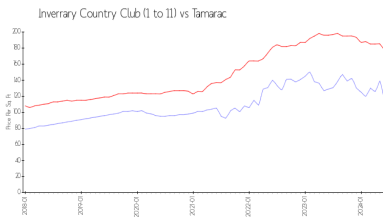

Unit 6300 S Falls Circle Dr # 207 - Inverrary Country Club (1 to 11)

6300 S Falls Circle Dr # 207 - 6100 S Falls Circle Dr, Tamarac, FL, Broward 33319

Unit Information

MLS Number: A11593940
Status: Active
Size: 1,360 Sq ft.
Bedrooms: 3
Full Bathrooms: 2
Half Bathrooms:
Parking Spaces: 1 Space, Guest Parking
View:
Rental Price: $2,800
List PPSF: $2
Valuated Price: $155,000
Valuated PPSF: $114

The above valuated price is a baseline figure that does not take into account any specific renovation, upgrade, split, merge, or deterioration of the unit.

Building Information

Number of units: 600
Number of active listings for rent: 0
Number of active listings for sale: 31
Building inventory for sale: 5%
Number of sales over the last 12 months: 39
Number of sales over the last 6 months: 18
Number of sales over the last 3 months: 5

Building Association Information

Inverrary Association
c/o Campbell Property Management
8010 North University Drive
Tamarac, FL 33321
Phone: 954-739-1600

Market Information

Inverrary Country Club (1 to 11):	$114/sq. ft.	Tamarac:	$177/sq. ft.
Tamarac:	$177/sq. ft.	Broward:	$349/sq. ft.

Inventory for Sale

Inverrary Country Club (1 to 11) 5%
Tamarac 3%
Broward 4%

Avg. Time to Close Over Last 12 Months

Inverrary Country Club (1 to 11) 94 days
Tamarac 61 days
Broward 70 days