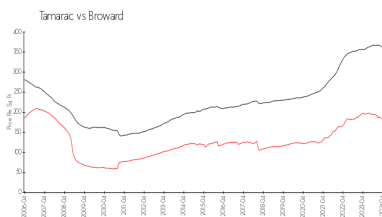

Unit 6300 S Falls Circle Dr # 207 - Inverrary Country Club (1 to 11)

6300 S Falls Circle Dr # 207 - 6100 S Falls Circle Dr, Tamarac, FL, Broward 33319

Unit Information

MLS Number: A11593940
Status: Active
Size: 1,360 Sq ft.
Bedrooms: 3
Full Bathrooms: 2
Half Bathrooms:
Parking Spaces: 1 Space, Guest Parking
View:
Rental Price: $2,800
List PPSF: $2
Valuated Price: $155,000
Valuated PPSF: $114

The above valuated price is a baseline figure that does not take into account any specific renovation, upgrade, split, merge, or deterioration of the unit.

Building Information

Number of units: 600
Number of active listings for rent: 0
Number of active listings for sale: 31
Building inventory for sale: 5%
Number of sales over the last 12 months: 39
Number of sales over the last 6 months: 18
Number of sales over the last 3 months: 5

Building Association Information

Inverrary Association
c/o Campbell Property Management
8010 North University Drive
Tamarac, FL 33321
Phone: 954-739-1600

Market Information

Inverrary Country Club (1 to 11):	$114/sq. ft.	Tamarac:	$177/sq. ft.
Tamarac:	$177/sq. ft.	Broward:	$349/sq. ft.

Inventory for Sale

Inverrary Country Club (1 to 11) 5%
Tamarac 3%
Broward 4%

Avg. Time to Close Over Last 12 Months

Inverrary Country Club (1 to 11) 94 days
Tamarac 61 days
Broward 70 days