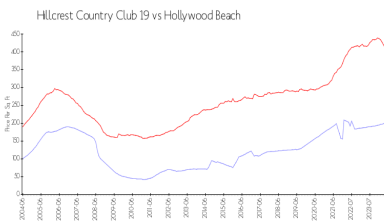

## Market Information

Hillcrest Country Club 19: \$200/sq. ft.  
 Hollywood Beach: \$412/sq. ft.  
 Hollywood Beach: \$412/sq. ft.  
 Broward: \$351/sq. ft.