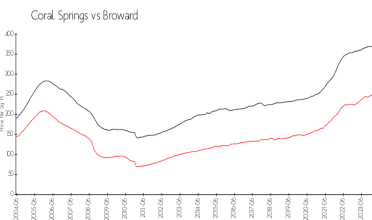

Unit 2501 Riverside Dr # 510-A - Coral Springs Tower Club 1 (A&B)

2501 Riverside Dr # 510-A - 2401 Riverside Dr, Coral Springs, FL, Broward 33065

Unit Information

MLS Number:	A11604648
Status:	Active
Size:	464 Sq ft.
Bedrooms:	1
Full Bathrooms:	1
Half Bathrooms:	
Parking Spaces:	1 Space
View:	Other View
Rental Price:	$1,550
List PPSF:	$3
Valuated Price:	$117,000
Valuated PPSF:	$252

The above valuated price is a baseline figure that does not take into account any specific renovation, upgrade, split, merge, or deterioration of the unit.

Building Information

Number of units:	170
Number of active listings for rent:	0
Number of active listings for sale:	2
Building inventory for sale:	1%
Number of sales over the last 12 months:	6
Number of sales over the last 6 months:	1
Number of sales over the last 3 months:	0

Building Association Information

Coral Springs Tower Club Condo Association
2501 Riverside Drive
Coral Springs, FL 33065
(954) 753-4613

Market Information

Coral Springs Tower Club 1 (A&B):	$247/sq. ft.	Coral Springs:	$246/sq. ft.
Coral Springs:	$246/sq. ft.	Broward:	$351/sq. ft.

Inventory for Sale

Coral Springs Tower Club 1 (A&B)	1%
Coral Springs	2%
Broward	4%

Avg. Time to Close Over Last 12 Months

Coral Springs Tower Club 1 (A&B)	31 days
Coral Springs	46 days
Broward	69 days