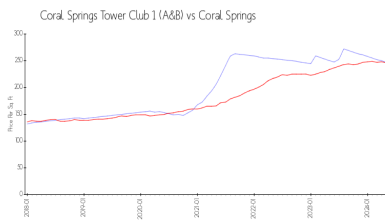

Unit 2501 Riverside Dr # 510-A - Coral Springs Tower Club 1 (A&B)

2501 Riverside Dr # 510-A - 2401 Riverside Dr, Coral Springs, FL, Broward 33065

Unit Information

MLS Number:	A11604648
Status:	Active
Size:	464 Sq ft.
Bedrooms:	1
Full Bathrooms:	1
Half Bathrooms:	
Parking Spaces:	1 Space
View:	Other View
Rental Price:	$1,550
List PPSF:	$3
Valuated Price:	$117,000
Valuated PPSF:	$252

The above valuated price is a baseline figure that does not take into account any specific renovation, upgrade, split, merge, or deterioration of the unit.

Building Information

Number of units:	170
Number of active listings for rent:	0
Number of active listings for sale:	2
Building inventory for sale:	1%
Number of sales over the last 12 months:	6
Number of sales over the last 6 months:	1
Number of sales over the last 3 months:	0

Building Association Information

Coral Springs Tower Club Condo Association
2501 Riverside Drive
Coral Springs, FL 33065
(954) 753-4613

Market Information

Coral Springs Tower Club 1 (A&B):	$247/sq. ft.	Coral Springs:	$246/sq. ft.
Coral Springs:	$246/sq. ft.	Broward:	$351/sq. ft.

Inventory for Sale

Coral Springs Tower Club 1 (A&B)	1%
Coral Springs	2%
Broward	4%

Avg. Time to Close Over Last 12 Months

Coral Springs Tower Club 1 (A&B)	31 days
Coral Springs	46 days
Broward	69 days