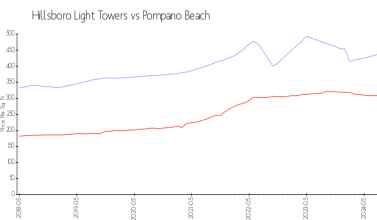

## Market Information

Hillsboro Light Towers:	\$437/sq. ft.	Pompano Beach:	\$308/sq. ft.
Pompano Beach:	\$308/sq. ft.	Broward:	\$346/sq. ft.