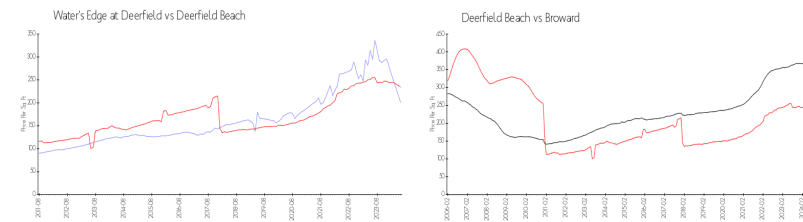

The above valuated price is a baseline figure that does not take into account any specific renovation, upgrade, split, merge, or deterioration of the unit.

Building Information

Number of units:	292
Number of active listings for rent:	0
Number of active listings for sale:	5
Building inventory for sale:	1%
Number of sales over the last 12 months:	7
Number of sales over the last 6 months:	3
Number of sales over the last 3 months:	0

Building Association Information

Water's Edge Condominium Association
 Address: 700 Cypress Club Way,
 Pompano Beach, FL 33064
 Phone: +1 954-425-0588

Market Information

Water's Edge at Deerfield:	\$200/sq. ft.	Deerfield Beach:	\$234/sq. ft.
Deerfield Beach:	\$234/sq. ft.	Broward:	\$349/sq. ft.