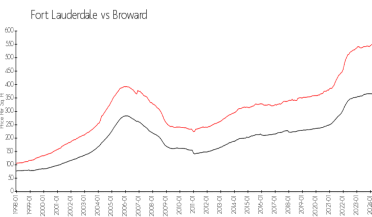

Unit 702 - Leisure Beach

702 - 200 S Birch Rd, Fort Lauderdale, FL, Broward 33316

Unit Information

MLS Number: A11608525
Status: Active
Size: 647 Sq ft.
Bedrooms: 1
Full Bathrooms: 1
Half Bathrooms:
Parking Spaces:
View:
Rental Price: $1,750
List PPSF: $3
Valuated Price: $375,000
Valuated PPSF: $580

The above valuated price is a baseline figure that does not take into account any specific renovation, upgrade, split, merge, or deterioration of the unit.

Building Information

Number of units: 162
Number of active listings for rent: 0
Number of active listings for sale: 7
Building inventory for sale: 4%
Number of sales over the last 12 months: 4
Number of sales over the last 6 months: 1
Number of sales over the last 3 months: 0

Building Association Information

Leisure Beach Condominium
200 S Birch Rd
Fort Lauderdale, FL 33316
(954) 523-2195

Market Information

Leisure Beach:	$571/sq. ft.	Fort Lauderdale:	$547/sq. ft.
Fort Lauderdale:	$547/sq. ft.	Broward:	$346/sq. ft.

Inventory for Sale

Leisure Beach	4%
Fort Lauderdale	5%
Broward	4%

Avg. Time to Close Over Last 12 Months

Leisure Beach	93 days
Fort Lauderdale	84 days
Broward	72 days