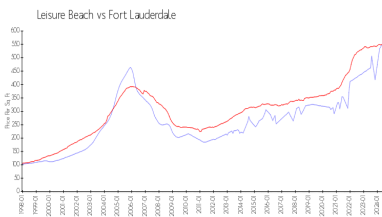

Building Association Information

Leisure Beach Condominium
 200 S Birch Rd
 Fort Lauderdale, FL 33316
 (954) 523-2195

Market Information

Leisure Beach:	\$571/sq. ft.	Fort Lauderdale:	\$547/sq. ft.
Fort Lauderdale:	\$547/sq. ft.	Broward:	\$346/sq. ft.