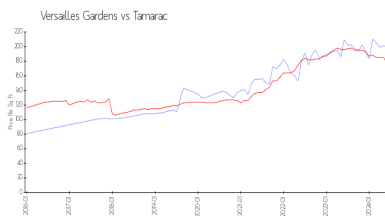

## Market Information

Versailles Gardens: \$200/sq. ft.  
 Tamarac: \$177/sq. ft.

Tamarac: \$177/sq. ft.  
 Broward: \$349/sq. ft.