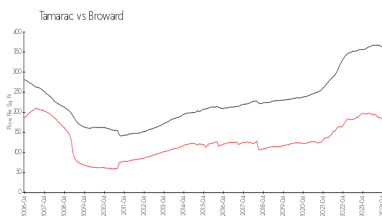

## Market Information

Versailles Gardens: \$200/sq. ft.  
 Tamarac: \$177/sq. ft.

Tamarac: \$177/sq. ft.  
 Broward: \$349/sq. ft.