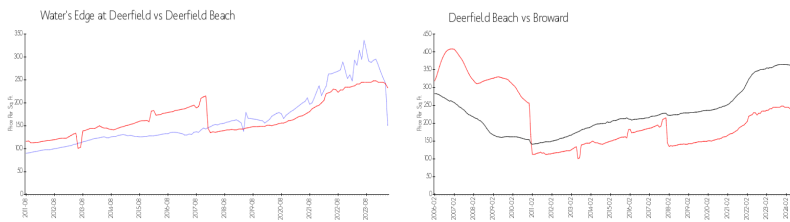

The above valuated price is a baseline figure that does not take into account any specific renovation, upgrade, split, merge, or deterioration of the unit.

Building Information

Number of units: 292
 Number of active listings for rent: 0
 Number of active listings for sale: 6
 Building inventory for sale: 2%
 Number of sales over the last 12 months: 6
 Number of sales over the last 6 months: 4
 Number of sales over the last 3 months: 1

Building Association Information

Water's Edge Condominium Association
 Address: 700 Cypress Club Way,
 Pompano Beach, FL 33064
 Phone: +1 954-425-0588

Market Information

Water's Edge at Deerfield:	\$155/sq. ft.	Deerfield Beach:	\$233/sq. ft.
Deerfield Beach:	\$233/sq. ft.	Broward:	\$351/sq. ft.

Inventory for Sale

Water's Edge at Deerfield: 2%
 Deerfield Beach: 3%
 Broward: 4%

Avg. Time to Close Over Last 12 Months

Water's Edge at Deerfield: 43 days
 Deerfield Beach: 62 days
 Broward: 72 days