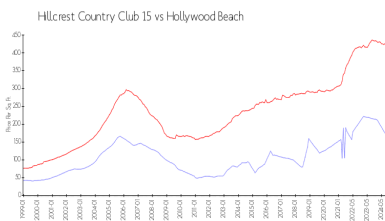

Unit 210 - Hillcrest Country Club 15

210 - 4800 Hillcrest Ln, Hollywood Beach, FL, Broward 33021

Unit Information

MLS Number: A11643811
Status: Active
Size: 992 Sq ft.
Bedrooms: 2
Full Bathrooms: 2
Half Bathrooms:
Parking Spaces: 1 Space
View:
List Price: $189,000
List PPSF: $191
Valuated Price: $175,000
Valuated PPSF: $177

The above valuated price is a baseline figure that does not take into account any specific renovation, upgrade, split, merge, or deterioration of the unit.

Building Information

Number of units: 64
Number of active listings for rent: 0
Number of active listings for sale: 7
Building inventory for sale: 10%
Number of sales over the last 12 months: 4
Number of sales over the last 6 months: 2
Number of sales over the last 3 months: 2

Building Association Information

Hillcrest Country Club No. 15 Condominium, Inc.
4800 Hillcrest Lane #406 Hollywood 33021

Recent Sales

Unit #	Size	Closing Date	Sale Price	PPSF
510	992 sq ft	Nov 2024	$149,000	$150
306	990 sq ft	Sep 2024	$225,000	$227
306	990 sq ft	Feb 2024	$210,000	$212
202	990 sq ft	Feb 2024	$180,000	$182

Market Information

Hillcrest Country Club 15:	$170/sq. ft.	Hollywood Beach:	$422/sq. ft.
Hollywood Beach:	$422/sq. ft.	Broward:	$339/sq. ft.

Inventory for Sale

Hillcrest Country Club 15	11%
Hollywood Beach	7%
Broward	4%

Avg. Time to Close Over Last 12 Months

Hillcrest Country Club 15	49 days
Hollywood Beach	86 days
Broward	74 days