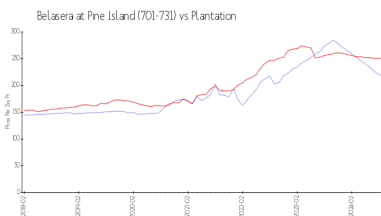

Unit 721 N Pine Island Rd # 103 - Belasera at Pine Island (701-731)

721 N Pine Island Rd # 103 - 701 N Pine Island Rd, Plantation, FL, Broward 33324

Unit Information

MLS Number: A11644794
Status: Active
Size: 1,057 Sq ft.
Bedrooms: 2
Full Bathrooms: 2
Half Bathrooms:
Parking Spaces: 2 Or More Spaces
View:
List Price: $250,000
List PPSF: $237
Valuated Price: $225,000
Valuated PPSF: $213

The above valuated price is a baseline figure that does not take into account any specific renovation, upgrade, split, merge, or deterioration of the unit.

Building Information

Number of units: 192
Number of active listings for rent: 0
Number of active listings for sale: 5
Building inventory for sale: 2%
Number of sales over the last 12 months: 2
Number of sales over the last 6 months: 2
Number of sales over the last 3 months: 2

Building Association Information

Belasera at Pine Island Condominiums
Address: 715 N Pine Island Rd,
Plantation, FL 33324
Phone: +1 954-915-6800

Recent Sales

Unit #	Size	Closing Date	Sale Price	PPSF
101	1,100 sq ft	Aug 2024	$219,000	$199
313	1,057 sq ft	Aug 2024	$245,000	$232

Market Information

Belasera at Pine Island (701-731):	$216/sq. ft.	Plantation:	$252/sq. ft.
Plantation:	$252/sq. ft.	Broward:	$339/sq. ft.

Inventory for Sale

Belasera at Pine Island (701-731) 3%
Plantation 1%
Broward 4%

Avg. Time to Close Over Last 12 Months

Belasera at Pine Island (701-731) 59 days
Plantation 59 days