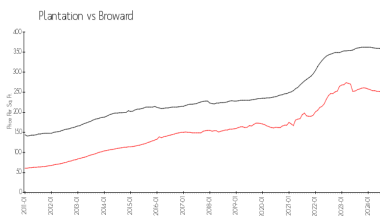

Unit 721 N Pine Island Rd # 103 - Belasera at Pine Island (701-731)

721 N Pine Island Rd # 103 - 701 N Pine Island Rd, Plantation, FL, Broward 33324

Unit Information

MLS Number: A11644794
Status: Active
Size: 1,057 Sq ft.
Bedrooms: 2
Full Bathrooms: 2
Half Bathrooms:
Parking Spaces: 2 Or More Spaces
View:
List Price: $250,000
List PPSF: $237
Valuated Price: $225,000
Valuated PPSF: $213

The above valuated price is a baseline figure that does not take into account any specific renovation, upgrade, split, merge, or deterioration of the unit.

Building Information

Number of units: 192
Number of active listings for rent: 0
Number of active listings for sale: 5
Building inventory for sale: 2%
Number of sales over the last 12 months: 2
Number of sales over the last 6 months: 2
Number of sales over the last 3 months: 2

Building Association Information

Belasera at Pine Island Condominiums
Address: 715 N Pine Island Rd,
Plantation, FL 33324
Phone: +1 954-915-6800

Recent Sales

Unit #	Size	Closing Date	Sale Price	PPSF
101	1,100 sq ft	Aug 2024	$219,000	$199
313	1,057 sq ft	Aug 2024	$245,000	$232

Market Information

Belasera at Pine Island (701-731):	$216/sq. ft.	Plantation:	$252/sq. ft.
Plantation:	$252/sq. ft.	Broward:	$339/sq. ft.

Inventory for Sale

Belasera at Pine Island (701-731) 3%
Plantation 1%
Broward 4%

Avg. Time to Close Over Last 12 Months

Belasera at Pine Island (701-731) 59 days
Plantation 59 days