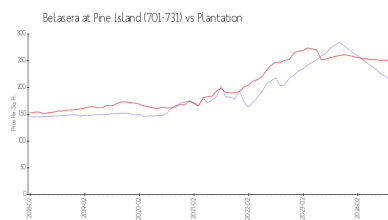

Unit 711 N Pine Island Rd # 111 - Belasera at Pine Island (701-731)

711 N Pine Island Rd # 111 - 701 N Pine Island Rd, Plantation, FL, Broward 33324

Unit Information

MLS Number:	A11666603
Status:	Active
Size:	764 Sq ft.
Bedrooms:	1
Full Bathrooms:	1
Half Bathrooms:	1
Parking Spaces:	1 Space,Assigned Parking
View:	
Rental Price:	$1,700
List PPSF:	$2
Valuated Price:	$163,000
Valuated PPSF:	$213

The above valuated price is a baseline figure that does not take into account any specific renovation, upgrade, split, merge, or deterioration of the unit.

Building Information

Number of units:	192
Number of active listings for rent:	0
Number of active listings for sale:	5
Building inventory for sale:	2%
Number of sales over the last 12 months:	2
Number of sales over the last 6 months:	2
Number of sales over the last 3 months:	2

Building Association Information

Belasera at Pine Island Condominiums
Address: 715 N Pine Island Rd,
Plantation, FL 33324
Phone: +1 954-915-6800

Market Information

Belasera at Pine Island (701-731):	$216/sq. ft.	Plantation:	$252/sq. ft.
Plantation:	$252/sq. ft.	Broward:	$339/sq. ft.

Inventory for Sale

Belasera at Pine Island (701-731)	3%
Plantation	1%
Broward	4%

Avg. Time to Close Over Last 12 Months

Belasera at Pine Island (701-731)	59 days
Plantation	59 days
Broward	74 days