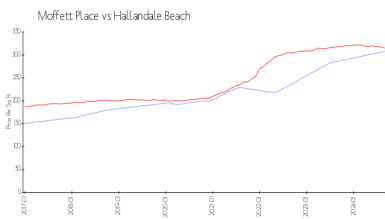

Building Association Information

Moffett Place
 1300 Moffett St
 Hallandale Beach, FL 33009
 Phone: (954) 458-5761

Market Information

Moffett Place: \$308/sq. ft.
 Hallandale Beach: \$315/sq. ft.

Hallandale Beach: \$315/sq. ft.
 Broward: \$339/sq. ft.