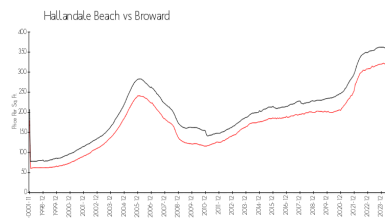

Building Association Information

Moffett Place
 1300 Moffett St
 Hallandale Beach, FL 33009
 Phone: (954) 458-5761

Market Information

Moffett Place: \$308/sq. ft.
 Hallandale Beach: \$315/sq. ft.

Hallandale Beach: \$315/sq. ft.
 Broward: \$339/sq. ft.