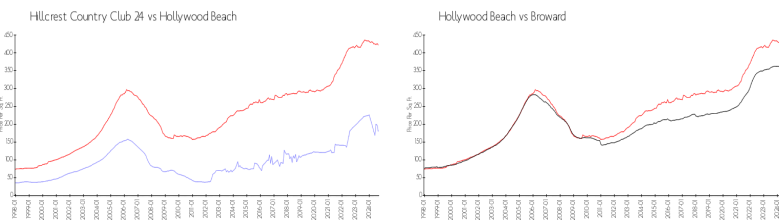

Unit 914 - Hillcrest Country Club 24

914 - 4200 Hillcrest Dr, Hollywood Beach, FL, Broward 33021

Unit Information

MLS Number: A11684843
Status: Active
Size: 1,132 Sq ft.
Bedrooms: 2
Full Bathrooms: 2
Half Bathrooms:
Parking Spaces: 1 Space,Assigned Parking,Guest Parking
View: Garden View,Lake,Pool Area View
Rental Price: $2,300
List PPSF: $2
Valuated Price: $230,000
Valuated PPSF: $189

The above valuated price is a baseline figure that does not take into account any specific renovation, upgrade, split, merge, or deterioration of the unit.

Building Information

Number of units: 194
Number of active listings for rent: 2
Number of active listings for sale: 3
Building inventory for sale: 1%
Number of sales over the last 12 months: 11
Number of sales over the last 6 months: 6
Number of sales over the last 3 months: 4

Building Association Information

Hillcrest East No 24 Inc
4200 Hillcrest Drive Apartment 206
Hollywood, FL33021
(954) 966-4200

Market Information

Hillcrest Country Club 24:	$179/sq. ft.	Hollywood Beach:	$422/sq. ft.
Hollywood Beach:	$422/sq. ft.	Broward:	$339/sq. ft.

Inventory for Sale

Hillcrest Country Club 24: 2%
Hollywood Beach: 7%
Broward: 4%

Avg. Time to Close Over Last 12 Months

Hillcrest Country Club 24: 72 days
Hollywood Beach: 86 days
Broward: 74 days