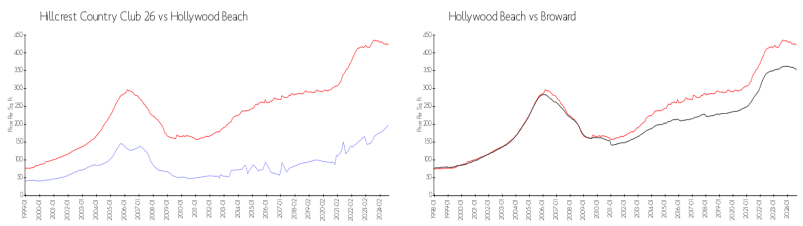

## Market Information

Hillcrest Country Club 26:	\$197/sq. ft.	Hollywood Beach:	\$422/sq. ft.
Hollywood Beach:	\$422/sq. ft.	Broward:	\$339/sq. ft.