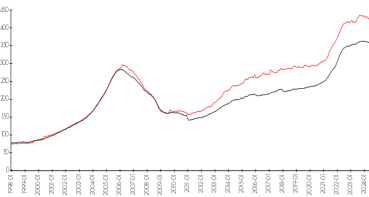

## Market Information

Hillcrest Country Club 24 vs Hollywood Beach

Hollywood Beach vs Broward

Hillcrest Country Club 24:	\$179/sq. ft.	Hollywood Beach:	\$422/sq. ft.
Hollywood Beach:	\$422/sq. ft.	Broward:	\$339/sq. ft.