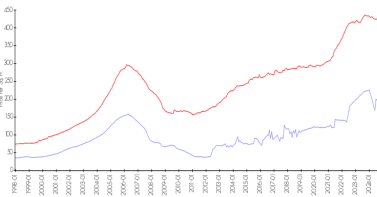

## Market Information

Hillcrest Country Club 24 vs Hollywood Beach

Hollywood Beach vs Broward

Hillcrest Country Club 24:	\$179/sq. ft.	Hollywood Beach:	\$422/sq. ft.
Hollywood Beach:	\$422/sq. ft.	Broward:	\$339/sq. ft.