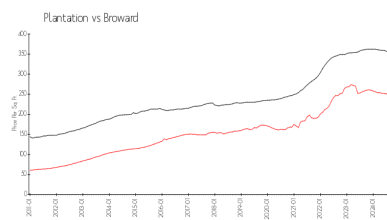

Unit 731 N Pine Island Rd # 305 - Belasera at Pine Island (701-731)

731 N Pine Island Rd # 305 - 701 N Pine Island Rd, Plantation, FL, Broward 33324

Unit Information

MLS Number:	A11690850
Status:	Active
Size:	764 Sq ft.
Bedrooms:	1
Full Bathrooms:	1
Half Bathrooms:	1
Parking Spaces:	1 Space
View:	Other View
Rental Price:	$1,750
List PPSF:	$2
Valuated Price:	$166,000
Valuated PPSF:	$217

The above valuated price is a baseline figure that does not take into account any specific renovation, upgrade, split, merge, or deterioration of the unit.

Building Information

Number of units:	192
Number of active listings for rent:	0
Number of active listings for sale:	5
Building inventory for sale:	2%
Number of sales over the last 12 months:	2
Number of sales over the last 6 months:	2
Number of sales over the last 3 months:	2

Building Association Information

Belasera at Pine Island Condominiums
Address: 715 N Pine Island Rd,
Plantation, FL 33324
Phone: +1 954-915-6800

Market Information

Belasera at Pine Island (701-731):	$216/sq. ft.	Plantation:	$252/sq. ft.
Plantation:	$252/sq. ft.	Broward:	$339/sq. ft.

Inventory for Sale

Belasera at Pine Island (701-731)	3%
Plantation	1%
Broward	4%

Avg. Time to Close Over Last 12 Months

Belasera at Pine Island (701-731)	59 days
Plantation	59 days
Broward	74 days