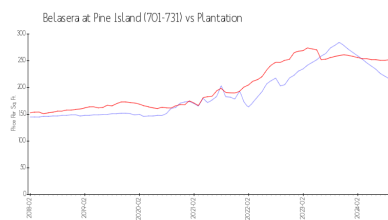

Unit 731 N Pine Island Rd # 305 - Belasera at Pine Island (701-731)

731 N Pine Island Rd # 305 - 701 N Pine Island Rd, Plantation, FL, Broward 33324

Unit Information

MLS Number:	A11690850
Status:	Active
Size:	764 Sq ft.
Bedrooms:	1
Full Bathrooms:	1
Half Bathrooms:	1
Parking Spaces:	1 Space
View:	Other View
Rental Price:	$1,750
List PPSF:	$2
Valuated Price:	$166,000
Valuated PPSF:	$217

The above valuated price is a baseline figure that does not take into account any specific renovation, upgrade, split, merge, or deterioration of the unit.

Building Information

Number of units:	192
Number of active listings for rent:	0
Number of active listings for sale:	5
Building inventory for sale:	2%
Number of sales over the last 12 months:	2
Number of sales over the last 6 months:	2
Number of sales over the last 3 months:	2

Building Association Information

Belasera at Pine Island Condominiums
Address: 715 N Pine Island Rd,
Plantation, FL 33324
Phone: +1 954-915-6800

Market Information

Belasera at Pine Island (701-731):	$216/sq. ft.	Plantation:	$252/sq. ft.
Plantation:	$252/sq. ft.	Broward:	$339/sq. ft.

Inventory for Sale

Belasera at Pine Island (701-731)	3%
Plantation	1%
Broward	4%

Avg. Time to Close Over Last 12 Months

Belasera at Pine Island (701-731)	59 days
Plantation	59 days
Broward	74 days