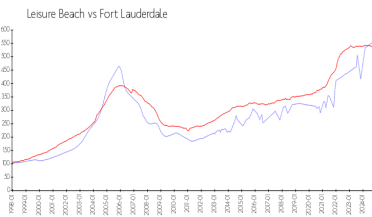

Building Association Information

Leisure Beach Condominium
 200 S Birch Rd
 Fort Lauderdale, FL 33316
 (954) 523-2195

Market Information

Leisure Beach: \$563/sq. ft.
 Fort Lauderdale: \$527/sq. ft.

Fort Lauderdale: \$527/sq. ft.
 Broward: \$334/sq. ft.