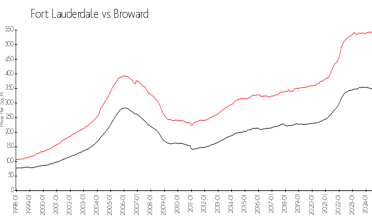

Unit 512 - Leisure Beach

512 - 200 S Birch Rd, Fort Lauderdale, FL, Broward 33316

Unit Information

MLS Number: A11692822
Status: Active
Size: 647 Sq ft.
Bedrooms: 1
Full Bathrooms: 1
Half Bathrooms:
Parking Spaces: 1 Space, Assigned Parking
View: Ocean View
Rental Price: $1,750
List PPSF: $3
Valuated Price: $345,000
Valuated PPSF: $533

The above valuated price is a baseline figure that does not take into account any specific renovation, upgrade, split, merge, or deterioration of the unit.

Building Information

Number of units: 162
Number of active listings for rent: 0
Number of active listings for sale: 13
Building inventory for sale: 8%
Number of sales over the last 12 months: 1
Number of sales over the last 6 months: 0
Number of sales over the last 3 months: 0

Building Association Information

Leisure Beach Condominium
200 S Birch Rd
Fort Lauderdale, FL 33316
(954) 523-2195

Market Information

Leisure Beach: $563/sq. ft.
Fort Lauderdale: $527/sq. ft.

Fort Lauderdale: $527/sq. ft.
Broward: $334/sq. ft.

Inventory for Sale

Leisure Beach: 8%
Fort Lauderdale: 6%
Broward: 5%

Avg. Time to Close Over Last 12 Months

Leisure Beach: 122 days
Fort Lauderdale: 89 days
Broward: 78 days