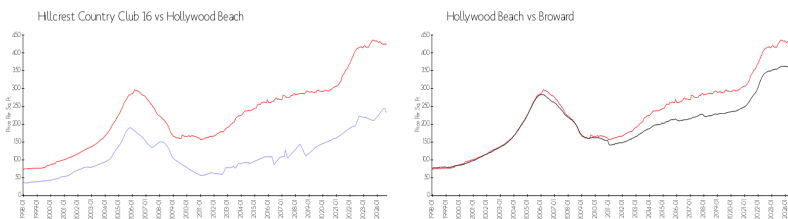

## Market Information

Hillcrest Country Club 16:	\$232/sq. ft.	Hollywood Beach:	\$422/sq. ft.
Hollywood Beach:	\$422/sq. ft.	Broward:	\$339/sq. ft.