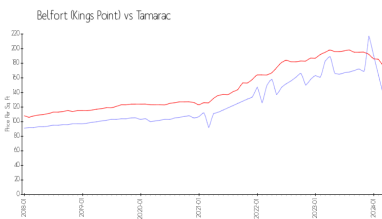

## Market Information

Belfort (Kings Point): \$136/sq. ft.  
 Tamarac: \$175/sq. ft.

Tamarac: \$175/sq. ft.  
 Broward: \$349/sq. ft.