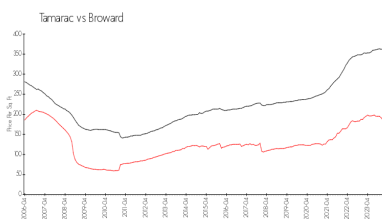

## Market Information

Belfort (Kings Point): \$136/sq. ft.  
 Tamarac: \$175/sq. ft.

Tamarac: \$175/sq. ft.  
 Broward: \$349/sq. ft.