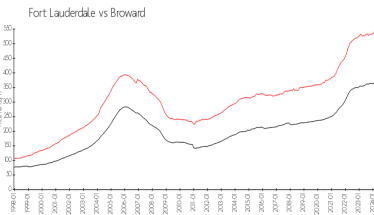

Unit 412 - Leisure Beach

412 - 200 S Birch Rd, Fort Lauderdale, FL, Broward 33316

Unit Information

MLS Number: F10397403
Status: Active
Size: 647 Sq ft.
Bedrooms: 1
Full Bathrooms: 1
Half Bathrooms: 0
Parking Spaces: 1 Space
View:
Rental Price: $1,950
List PPSF: $3
Valued Price: $368,000
Valued PPSF: $569

The above valuated price is a baseline figure that does not take into account any specific renovation, upgrade, split, merge, or deterioration of the unit.

Building Information

Number of units: 162
Number of active listings for rent: 0
Number of active listings for sale: 4
Building inventory for sale: 2%
Number of sales over the last 12 months: 5
Number of sales over the last 6 months: 2
Number of sales over the last 3 months: 1

Building Association Information

Leisure Beach Condominium
200 S Birch Rd
Fort Lauderdale, FL 33316
(954) 523-2195

Market Information

Leisure Beach:	$607/sq. ft.	Fort Lauderdale:	$528/sq. ft.
Fort Lauderdale:	$528/sq. ft.	Broward:	$348/sq. ft.

Inventory for Sale

Leisure Beach	2%
Fort Lauderdale	4%
Broward	3%

Avg. Time to Close Over Last 12 Months

Leisure Beach	97 days
Fort Lauderdale	76 days
Broward	66 days