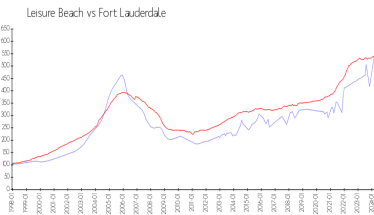

Building Association Information

Leisure Beach Condominium
 200 S Birch Rd
 Fort Lauderdale, FL 33316
 (954) 523-2195

Market Information

Leisure Beach:	\$607/sq. ft.	Fort Lauderdale:	\$528/sq. ft.
Fort Lauderdale:	\$528/sq. ft.	Broward:	\$348/sq. ft.