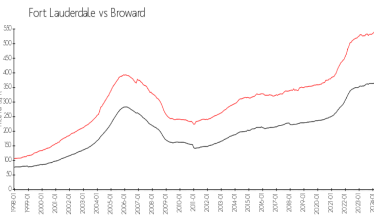

Building Association Information

Leisure Beach Condominium
 200 S Birch Rd
 Fort Lauderdale, FL 33316
 (954) 523-2195

Market Information

Leisure Beach:	\$607/sq. ft.	Fort Lauderdale:	\$528/sq. ft.
Fort Lauderdale:	\$528/sq. ft.	Broward:	\$348/sq. ft.