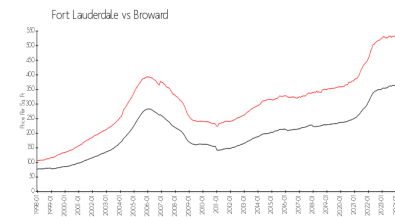

Unit 510 - Essex Tower

510 - 340 Sunset Dr, Fort Lauderdale, FL, Broward 33301

Unit Information

MLS Number: F10423568
Status: Active
Size: 1,507 Sq ft.
Bedrooms: 2
Full Bathrooms: 2
Half Bathrooms: 0
Parking Spaces: 1 Space, Guest Parking
View:
Rental Price: $3,900
List PPSF: $3
Valuated Price: $549,000
Valuated PPSF: $341

The above valuated price is a baseline figure that does not take into account any specific renovation, upgrade, split, merge, or deterioration of the unit.

Building Information

Number of units: 170
Number of active listings for rent: 0
Number of active listings for sale: 9
Building inventory for sale: 5%
Number of sales over the last 12 months: 6
Number of sales over the last 6 months: 3
Number of sales over the last 3 months: 3

Building Association Information

Essex Tower Condominium Association
340 Sunset Dr Apt 610
Fort Lauderdale, FL 33301
Phone number (954) 467-3311

Market Information

Essex Tower: $362/sq. ft.   Fort Lauderdale: $528/sq. ft.
Fort Lauderdale: $528/sq. ft.   Broward: $348/sq. ft.

Inventory for Sale

Essex Tower: 5%
Fort Lauderdale: 4%
Broward: 3%

Avg. Time to Close Over Last 12 Months

Essex Tower: 84 days
Fort Lauderdale: 76 days
Broward: 66 days