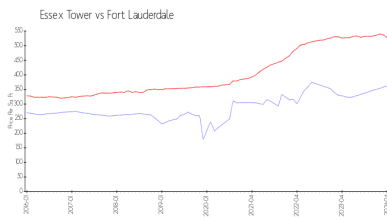

Building Association Information

Essex Tower Condominium Association
 340 Sunset Dr Apt 610
 Fort Lauderdale, FL 33301
 Phone number (954) 467-3311

Market Information

Essex Tower: \$362/sq. ft. Fort Lauderdale: \$528/sq. ft.
 Fort Lauderdale: \$528/sq. ft. Broward: \$348/sq. ft.