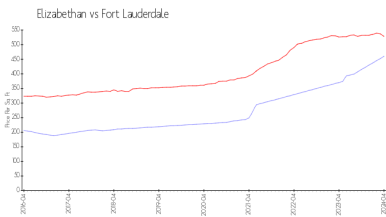

Unit 208 - Elizabethan

208 - 510 NE 17 Ave, Fort Lauderdale, FL, Broward 33301

Unit Information

MLS Number: F10423677
 Status: Active
 Size: 535 Sq ft.
 Bedrooms: 1
 Full Bathrooms: 1
 Half Bathrooms: 0
 Parking Spaces:
 View:
 Rental Price: \$1,700
 List PPSF: \$3
 Valuated Price: \$246,000
 Valuated PPSF: \$460

Market Information

Elizabethan: \$460/sq. ft.
 Fort Lauderdale: \$528/sq. ft.

Fort Lauderdale: \$528/sq. ft.
 Broward: \$348/sq. ft.

Inventory for Sale

Elizabethan: 6%
 Fort Lauderdale: 4%
 Broward: 3%

Avg. Time to Close Over Last 12 Months