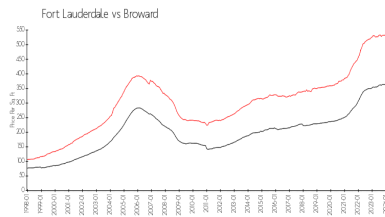

Unit 208 - Elizabethan

208 - 510 NE 17 Ave, Fort Lauderdale, FL, Broward 33301

Unit Information

MLS Number: F10423677
Status: Active
Size: 535 Sq ft.
Bedrooms: 1
Full Bathrooms: 1
Half Bathrooms: 0
Parking Spaces:
View:
Rental Price: $1,700
List PPSF: $3
Valuated Price: $246,000
Valuated PPSF: $460

The above valuated price is a baseline figure that does not take into account any specific renovation, upgrade, split, merge, or deterioration of the unit.

Building Information

Number of units: 16
Number of active listings for rent: 0
Number of active listings for sale: 1
Building inventory for sale: 6%
Number of sales over the last 12 months: 3
Number of sales over the last 6 months: 0
Number of sales over the last 3 months: 0

Market Information

Elizabethan: $460/sq. ft.
Fort Lauderdale: $528/sq. ft.

Fort Lauderdale: $528/sq. ft.
Broward: $348/sq. ft.

Inventory for Sale

Elizabethan: 6%
Fort Lauderdale: 4%
Broward: 3%

Avg. Time to Close Over Last 12 Months

Elizabethan: 37 days
Fort Lauderdale: 76 days
Broward: 66 days