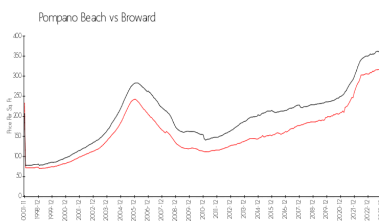

Unit 1404 - Waterbury

1404 - 1401 N Riverside Dr, Pompano Beach, FL, Broward 33062

Unit Information

MLS Number: F10430676
Status: Active
Size: 900 Sq ft.
Bedrooms: 1
Full Bathrooms: 1
Half Bathrooms: 0
Parking Spaces: 1 Space
View:
Rental Price: $2,200
List PPSF: $2
Valuated Price: $287,000
Valuated PPSF: $319

The above valuated price is a baseline figure that does not take into account any specific renovation, upgrade, split, merge, or deterioration of the unit.

Building Information

Number of units: 84
Number of active listings for rent: 0
Number of active listings for sale: 6
Building inventory for sale: 7%
Number of sales over the last 12 months: 4
Number of sales over the last 6 months: 2
Number of sales over the last 3 months: 0

Building Association Information

The Waterbury Condominium
Association Inc
1401 N Riverside Drive # 1001
Pompano Beach, FL 33062
(954) 785-6028

Market Information

Waterbury:	$336/sq. ft.	Pompano Beach:	$300/sq. ft.
Pompano Beach:	$300/sq. ft.	Broward:	$348/sq. ft.

Inventory for Sale

Waterbury	7%
Pompano Beach	3%
Broward	3%

Avg. Time to Close Over Last 12 Months

Waterbury	72 days
Pompano Beach	72 days
Broward	66 days