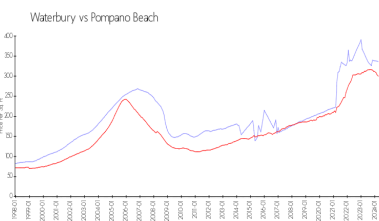

Building Association Information

The Waterbury Condominium
 Association Inc
 1401 N Riverside Drive # 1001
 Pompano Beach, FL 33062
 (954) 785-6028

Market Information

Waterbury:	\$336/sq. ft.	Pompano Beach:	\$300/sq. ft.
Pompano Beach:	\$300/sq. ft.	Broward:	\$348/sq. ft.

Inventory for Sale

Waterbury	7%
Pompano Beach	3%
Broward	3%

Avg. Time to Close Over Last 12 Months

Waterbury	72 days
Pompano Beach	72 days
Broward	66 days