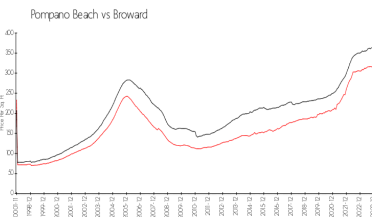

Market Information

Silver Tacht Atlantic Plaza 525&531: \$418/sq. ft.
Pompano Beach: \$300/sq. ft.

Pompano Beach: \$300/sq. ft.
Broward: \$348/sq. ft.

Inventory for Sale

| | |
|-------------------------------------|----|
| Silver Tacht Atlantic Plaza 525&531 | 3% |
| Pompano Beach | 3% |
| Broward | 3% |