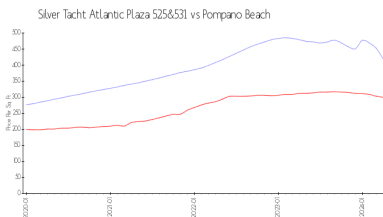

Building Association Information

Silver Thatch Atlantic Plaza
Address: 531 N Ocean Blvd,
Pompano Beach, FL 33062
Phone: +1 954-781-0974

<https://silverthatchatlanticplaza.mycommunitysite.app/>

Recent Sales

Market Information

Silver Tacht Atlantic Plaza 525&531: \$418/sq. ft.
Pompano Beach: \$300/sq. ft.

Pompano Beach: \$300/sq. ft.
Broward: \$348/sq. ft.

Inventory for Sale

| | |
|-------------------------------------|----|
| Silver Tacht Atlantic Plaza 525&531 | 3% |
| Pompano Beach | 3% |
| Broward | 3% |