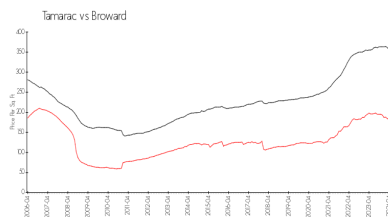

Unit 6100 S Falls Circle Dr # 313 - Inverrary Country Club (1 to 11)

6100 S Falls Circle Dr # 313 - 6100 S Falls Circle Dr, Tamarac, FL, Broward 33319

Unit Information

MLS Number: F10434984
Status: Active
Size: 1,189 Sq ft.
Bedrooms: 2
Full Bathrooms: 2
Half Bathrooms: 0
Parking Spaces: 1 Space, Guest Parking
View:
Rental Price: $1,995
List PPSF: $2
Valuated Price: $143,000
Valuated PPSF: $127

The above valuated price is a baseline figure that does not take into account any specific renovation, upgrade, split, merge, or deterioration of the unit.

Building Information

Number of units: 600
Number of active listings for rent: 0
Number of active listings for sale: 44
Building inventory for sale: 7%
Number of sales over the last 12 months: 51
Number of sales over the last 6 months: 20
Number of sales over the last 3 months: 10

Building Association Information

Inverrary Association
c/o Campbell Property Management
8010 North University Drive
Tamarac, FL 33321
Phone: 954-739-1600

Market Information

Inverrary Country Club (1 to 11):	$126/sq. ft.	Tamarac:	$183/sq. ft.
Tamarac:	$183/sq. ft.	Broward:	$348/sq. ft.

Inventory for Sale

Inverrary Country Club (1 to 11) 7%
Tamarac 3%
Broward 3%

Avg. Time to Close Over Last 12 Months

Inverrary Country Club (1 to 11) 81 days
Tamarac 55 days
Broward 67 days