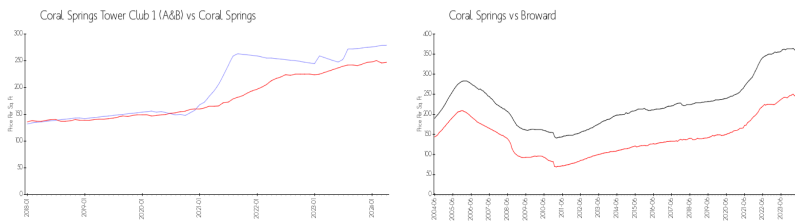

Unit 2501 Riverside Dr # 214-A - Coral Springs Tower Club 1 (A&B)

2501 Riverside Dr # 214-A - 2401 Riverside Dr, Coral Springs, FL, Broward 33065

Unit Information

MLS Number:	F10435758
Status:	Active
Size:	606 Sq ft.
Bedrooms:	1
Full Bathrooms:	1
Half Bathrooms:	0
Parking Spaces:	1 Space,Guest Parking
View:	
Rental Price:	$1,700
List PPSF:	$3
Valuated Price:	$168,000
Valuated PPSF:	$277

The above valuated price is a baseline figure that does not take into account any specific renovation, upgrade, split, merge, or deterioration of the unit.

Building Information

Number of units:	170
Number of active listings for rent:	0
Number of active listings for sale:	4
Building inventory for sale:	2%
Number of sales over the last 12 months:	7
Number of sales over the last 6 months:	3
Number of sales over the last 3 months:	0

Building Association Information

Coral Springs Tower Club Condo Association
2501 Riverside Drive
Coral Springs, FL 33065
(954) 753-4613

Market Information

Coral Springs Tower Club 1 (A&B):	$279/sq. ft.	Coral Springs:	$247/sq. ft.
Coral Springs:	$247/sq. ft.	Broward:	$348/sq. ft.

Inventory for Sale

Coral Springs Tower Club 1 (A&B)	2%
Coral Springs	2%
Broward	3%

Avg. Time to Close Over Last 12 Months

Coral Springs Tower Club 1 (A&B)	26 days
Coral Springs	44 days
Broward	67 days