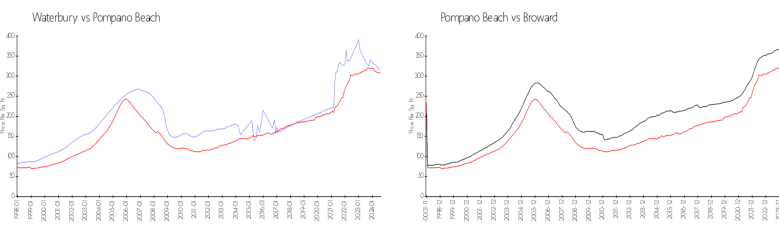

Market Information

Waterbury:	$316/sq. ft.	Pompano Beach:	$308/sq. ft.
Pompano Beach:	$308/sq. ft.	Broward:	$346/sq. ft.

Inventory for Sale

Waterbury	8%
Pompano Beach	4%
Broward	4%

Avg. Time to Close Over Last 12 Months

Waterbury	93 days
Pompano Beach	77 days
Broward	72 days