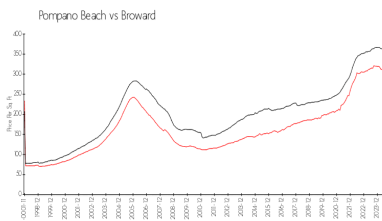

## Market Information

Waterford Point:	\$286/sq. ft.	Pompano Beach:	\$308/sq. ft.
Pompano Beach:	\$308/sq. ft.	Broward:	\$346/sq. ft.