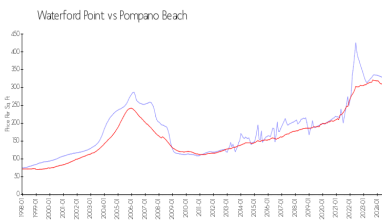

## Market Information

Waterford Point:	\$286/sq. ft.	Pompano Beach:	\$308/sq. ft.
Pompano Beach:	\$308/sq. ft.	Broward:	\$346/sq. ft.