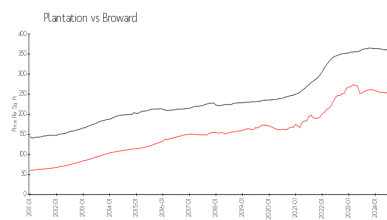

Unit 711 N Pine Island Rd # 301 - Belasera at Pine Island (701-731)

711 N Pine Island Rd # 301 - 701 N Pine Island Rd, Plantation, FL, Broward 33324

Unit Information

MLS Number:	F10448466
Status:	Pending
Size:	0 Sq ft.
Bedrooms:	2
Full Bathrooms:	2
Half Bathrooms:	0
Parking Spaces:	
View:	
Rental Price:	$1,950
Valuated Price:	$234,000
Valuated PPSF:	$221

The above valuated price is a baseline figure that does not take into account any specific renovation, upgrade, split, merge, or deterioration of the unit.

Building Information

Number of units:	192
Number of active listings for rent:	0
Number of active listings for sale:	5
Building inventory for sale:	2%
Number of sales over the last 12 months:	3
Number of sales over the last 6 months:	2
Number of sales over the last 3 months:	2

Building Association Information

Belasera at Pine Island Condominiums
Address: 715 N Pine Island Rd,
Plantation, FL 33324
Phone: +1 954-915-6800

Market Information

Belasera at Pine Island (701-731):	$221/sq. ft.	Plantation:	$253/sq. ft.
Plantation:	$253/sq. ft.	Broward:	$345/sq. ft.

Inventory for Sale

Belasera at Pine Island (701-731)	3%
Plantation	2%
Broward	4%

Avg. Time to Close Over Last 12 Months

Belasera at Pine Island (701-731)	67 days
Plantation	58 days
Broward	72 days