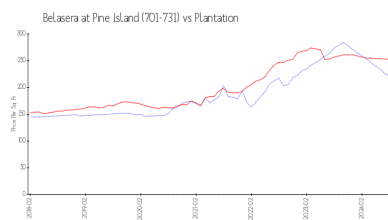

Unit 711 N Pine Island Rd # 301 - Belasera at Pine Island (701-731)

711 N Pine Island Rd # 301 - 701 N Pine Island Rd, Plantation, FL, Broward 33324

Unit Information

MLS Number:	F10448466
Status:	Pending
Size:	0 Sq ft.
Bedrooms:	2
Full Bathrooms:	2
Half Bathrooms:	0
Parking Spaces:	
View:	
Rental Price:	$1,950
Valuated Price:	$234,000
Valuated PPSF:	$221

The above valuated price is a baseline figure that does not take into account any specific renovation, upgrade, split, merge, or deterioration of the unit.

Building Information

Number of units:	192
Number of active listings for rent:	0
Number of active listings for sale:	5
Building inventory for sale:	2%
Number of sales over the last 12 months:	3
Number of sales over the last 6 months:	2
Number of sales over the last 3 months:	2

Building Association Information

Belasera at Pine Island Condominiums
Address: 715 N Pine Island Rd,
Plantation, FL 33324
Phone: +1 954-915-6800

Market Information

Belasera at Pine Island (701-731):	$221/sq. ft.	Plantation:	$253/sq. ft.
Plantation:	$253/sq. ft.	Broward:	$345/sq. ft.

Inventory for Sale

Belasera at Pine Island (701-731)	3%
Plantation	2%
Broward	4%

Avg. Time to Close Over Last 12 Months

Belasera at Pine Island (701-731)	67 days
Plantation	58 days
Broward	72 days