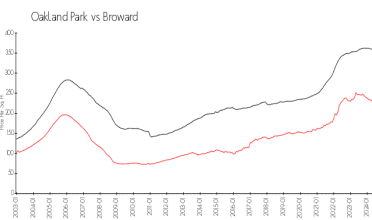

Building Association Information

Lake Emerald
 954 - 484 - 1786

<http://www.lakeemerald.com/>

Market Information

Lake Emerald 1: \$198/sq. ft.
 Oakland Park: \$220/sq. ft.

Oakland Park: \$220/sq. ft.
 Broward: \$339/sq. ft.