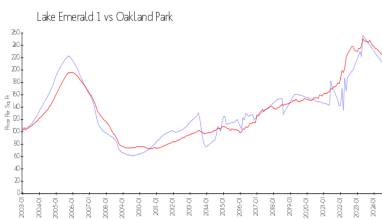

Building Association Information

Lake Emerald
 954 - 484 - 1786

<http://www.lakeemerald.com/>

Market Information

Lake Emerald 1: \$198/sq. ft.
 Oakland Park: \$220/sq. ft.

Oakland Park: \$220/sq. ft.
 Broward: \$339/sq. ft.